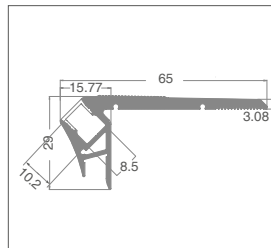

CAN BE USED WITH LED STRIPS WITH MAXIMUM WIDTH:

8 mm

MAXIMUM POWER:

24W/m

MATERIALS

6063 aluminium profile with white PMMA screen.

ACCESSORIES INCLUDED

Every 3 metre bar is complete with 3 sets of end caps.

INSTALLATION

Surface installation with screws (not included).

PACKAGE

Supplied in packages of 5 bars, each one measuring 3 meters complete with screen and accessories. Spare accessories available with separate code.

Cutting Project profiles to size*:

fixed cost of piece work

VA04

* Includes mounting accessories.

IP20

art	Description	L1	H	L	8011905	
P06B-S-PF-300	profile complete with PMMA screen and accessories	65	29	3000	912963	1 / 5